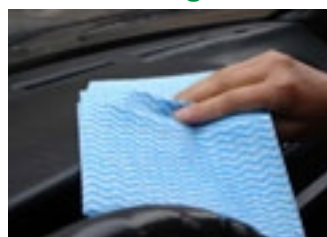

Car cleaning:

Applications:

- Kitchen
- Restaurant
- House keeping
- Car

Applications:

- Nice absorbance of water & oil, never leave lint on clean surface
- Nice absorbance of clean-liquid
- Mesh design to remove dirty and stain effectively.
- Easy to wash & dry quickly
- Anti-Bacteria treated to secure your health
- Soft and fine fibers will never scratch the equipment
- Convenient & easy to change, double sides could be used.
- Different size and basis weight available
- Nice attraction of hair, dust, and dirty particle.

Specifications:

- ●Basis Wight: Different basis weight 45/50/70/80GSM available
- ●Mesh pattern: 22 meshes
- ●Size: 30X60cm, 40X80cm or be specified
- ●Colors: solid color, colors or customized color and pattern