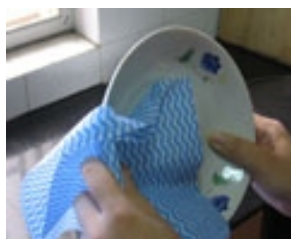

Fresh Wipe

Fresh wipes also called fresh cleaning wipes, which offer a multi-purpose, super-absorbent design with antimicrobial to help inhibit the growth of odor-causing bacteria. Fresh wipes can be used for cleaning kitchen, restaurant, bathroom, desk, and other equipment, soft and fine fibers will never scratch the surface of the equipment, and have the features of lint free, bio-degradable and good absorbance.

Based on 100% Rayon. The extreme absorption with water and oily stuff provides convenience. For our unique green earth, we adopt the recycleable material for protecting the environment. By special water-processed method, the fluffed cotton cannot easily float away. Easy to wash, quick dry, resulting in a bacteria-proof environment. No Starch, No fluorescence substance, and other chemical medicine. Our daily wipes can keep its' shape after 10 times machine washing.

Daily Cleaning: