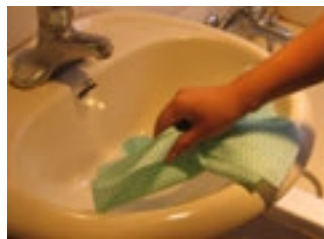

Fresh Wipe

Fresh wipes also called fresh cleaning wipes, which offer a multi-purpose, super-absorbent design with antimicrobial to help inhibit the growth of odor-causing bacteria. Fresh wipes can be used for cleaning kitchen, restaurant, bathroom, desk, and other equipment, soft and fine fibers will never scratch the surface of the equipment, and have the features of lint free, bio-degradable and good absorbance.

Based on 100% Rayon. The extreme absorption with water and oily stuff provides convenience. For our unique green earth, we adopt the recycleable material for protecting the environment. By special water-processed method, the fluffed cotton cannot easily float away. Easy to wash, quick dry, resulting in a bacteria-proof environment. No Starch, No fluorescence substance, and other chemical medicine. Our daily wipes can keep its' shape after 10 times machine washing.

Daily Cleaning: