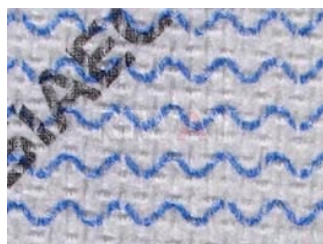

Printing of Nonwoven Fabric

Printing something interesting logo, design or animal pattern on the spunlace nonwoen surface will make your towels or wet tissue more attractive and vivid. The following printing are for you reference, if you'd like to printing your own design on the fabric, please don't hesitate to contact me.

Small Green Wave

Angle Wave

Big Green Wave

Wave

Small Fish

Red Circle

Rabbit

Leave Pattern

Small wave with logo

WIPES Logo

Welcome Logo

Bear

Blue Grid

Pink big Grid

Blue Grid

Four Color Logo